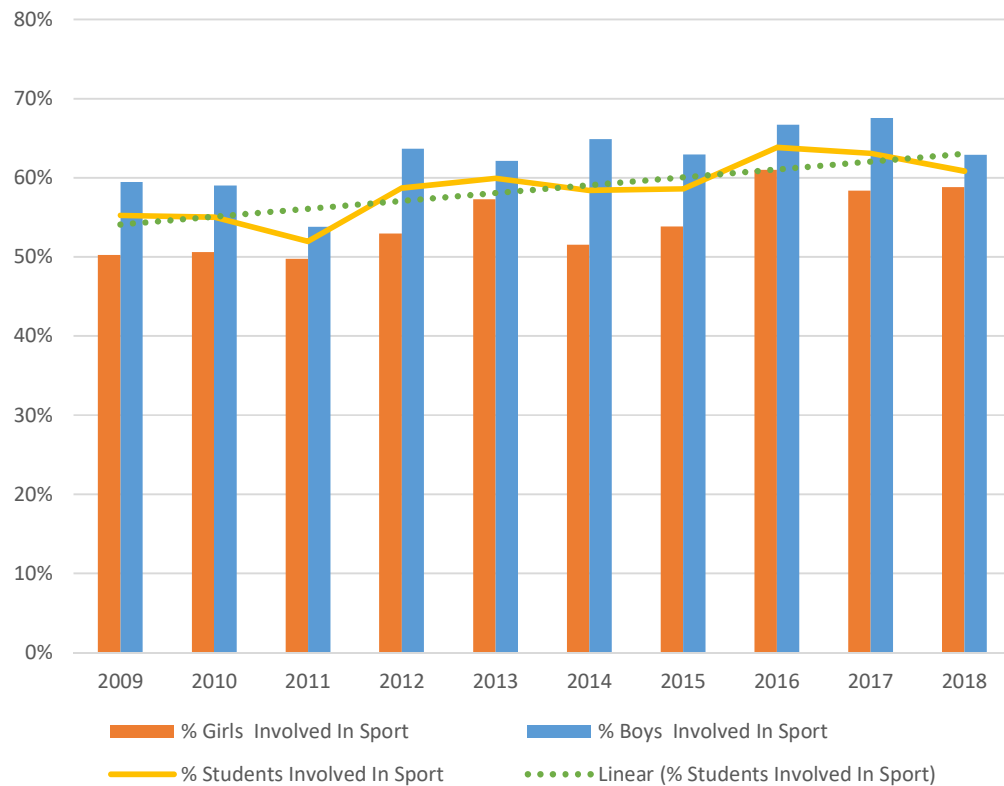

2018 BY THE NUMBERS

602

Students pulled on their school colours in 2018.

51

Staff were involved in Sport

60.8%

Students participated in sport

10 Year Trend - Sport Participation at Newlands College